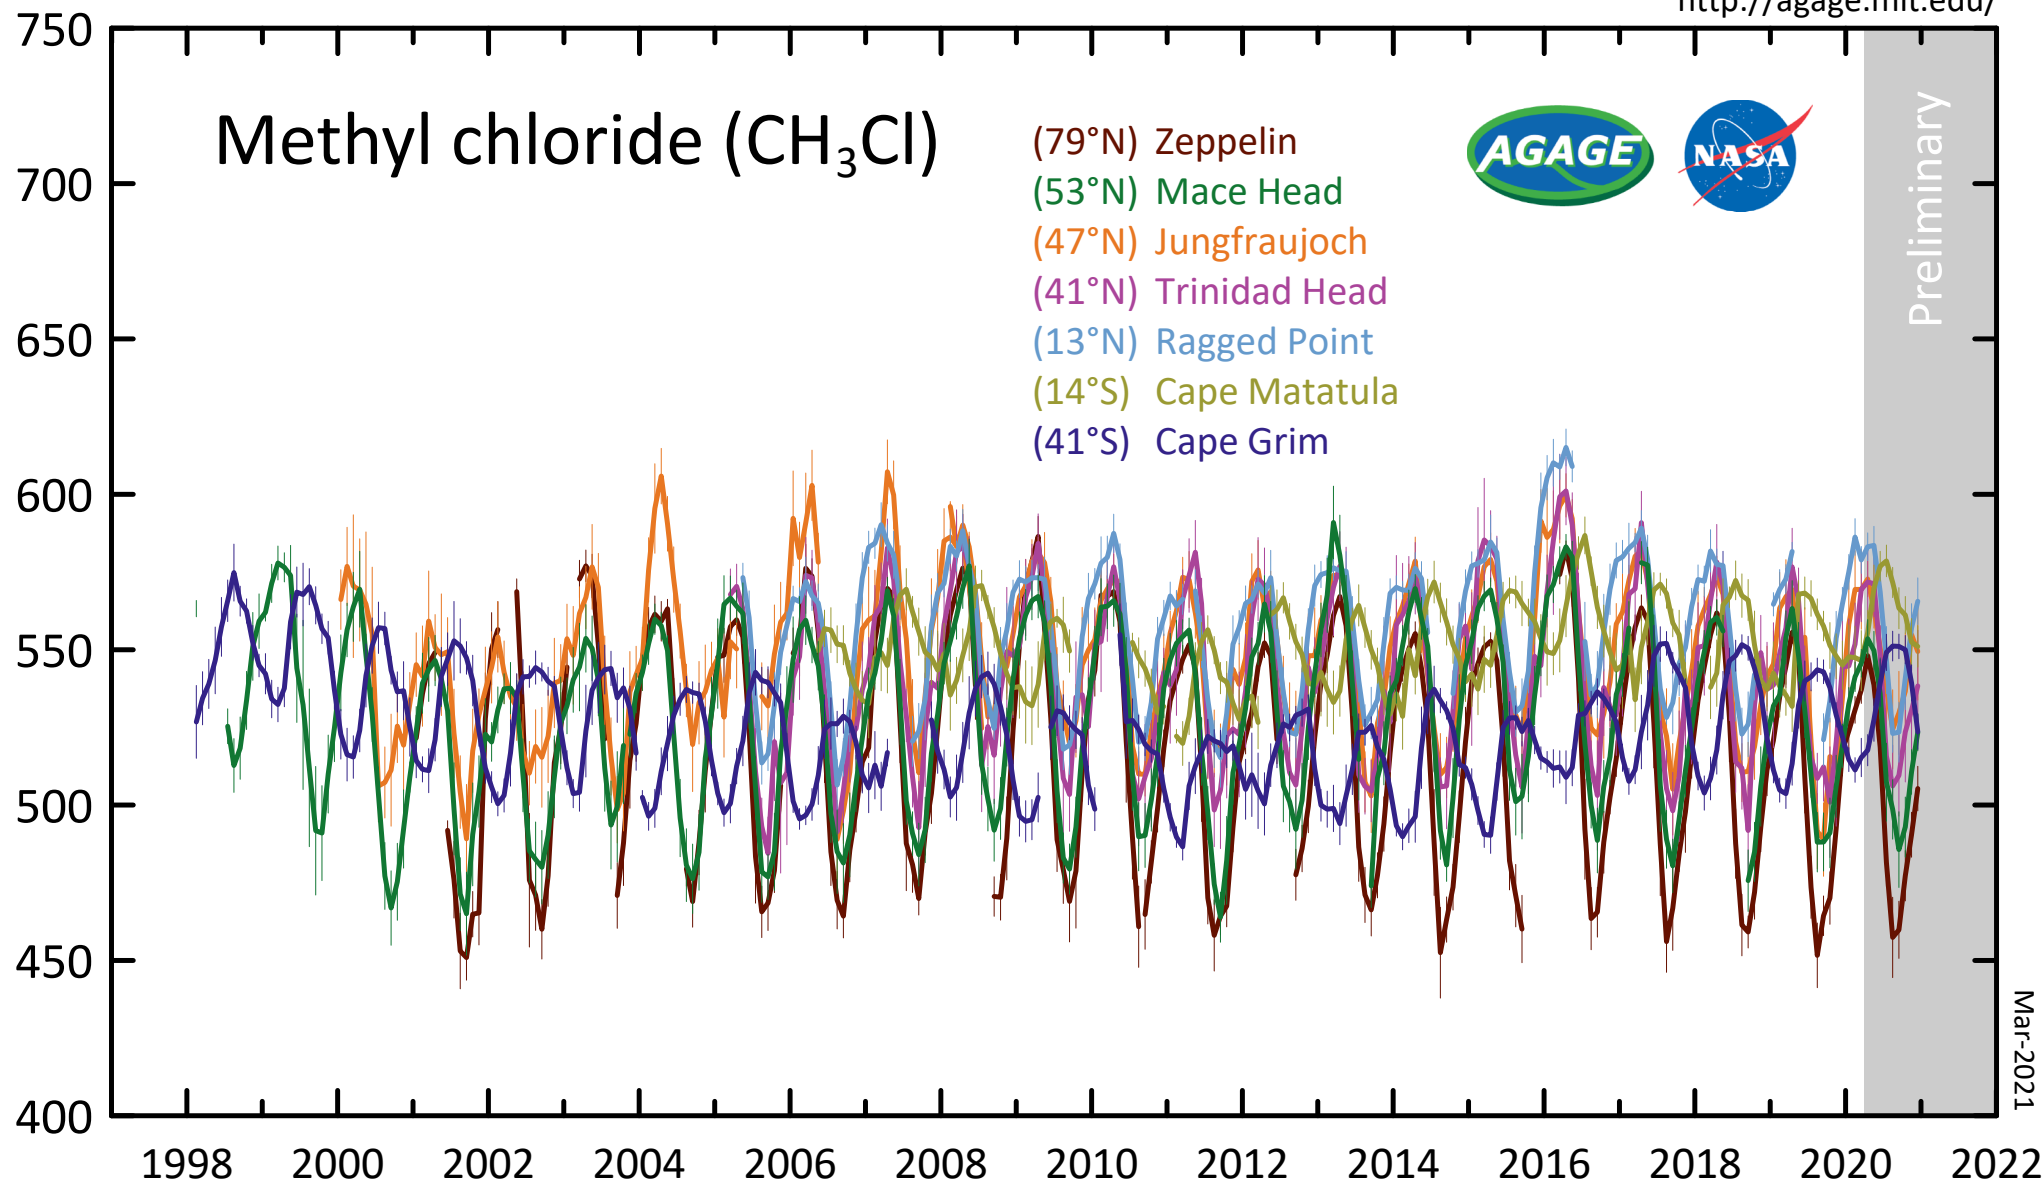

# Methyl chloride (CH<sub>3</sub>Cl)

- (79°N) Zeppelin
- (53°N) Mace Head
- (47°N) Jungfraujoch
- (41°N) Trinidad Head
- (13°N) Ragged Point
- (14°S) Cape Matatula
- (41°S) Cape Grim

CH<sub>3</sub>Cl mole fraction (ppt)