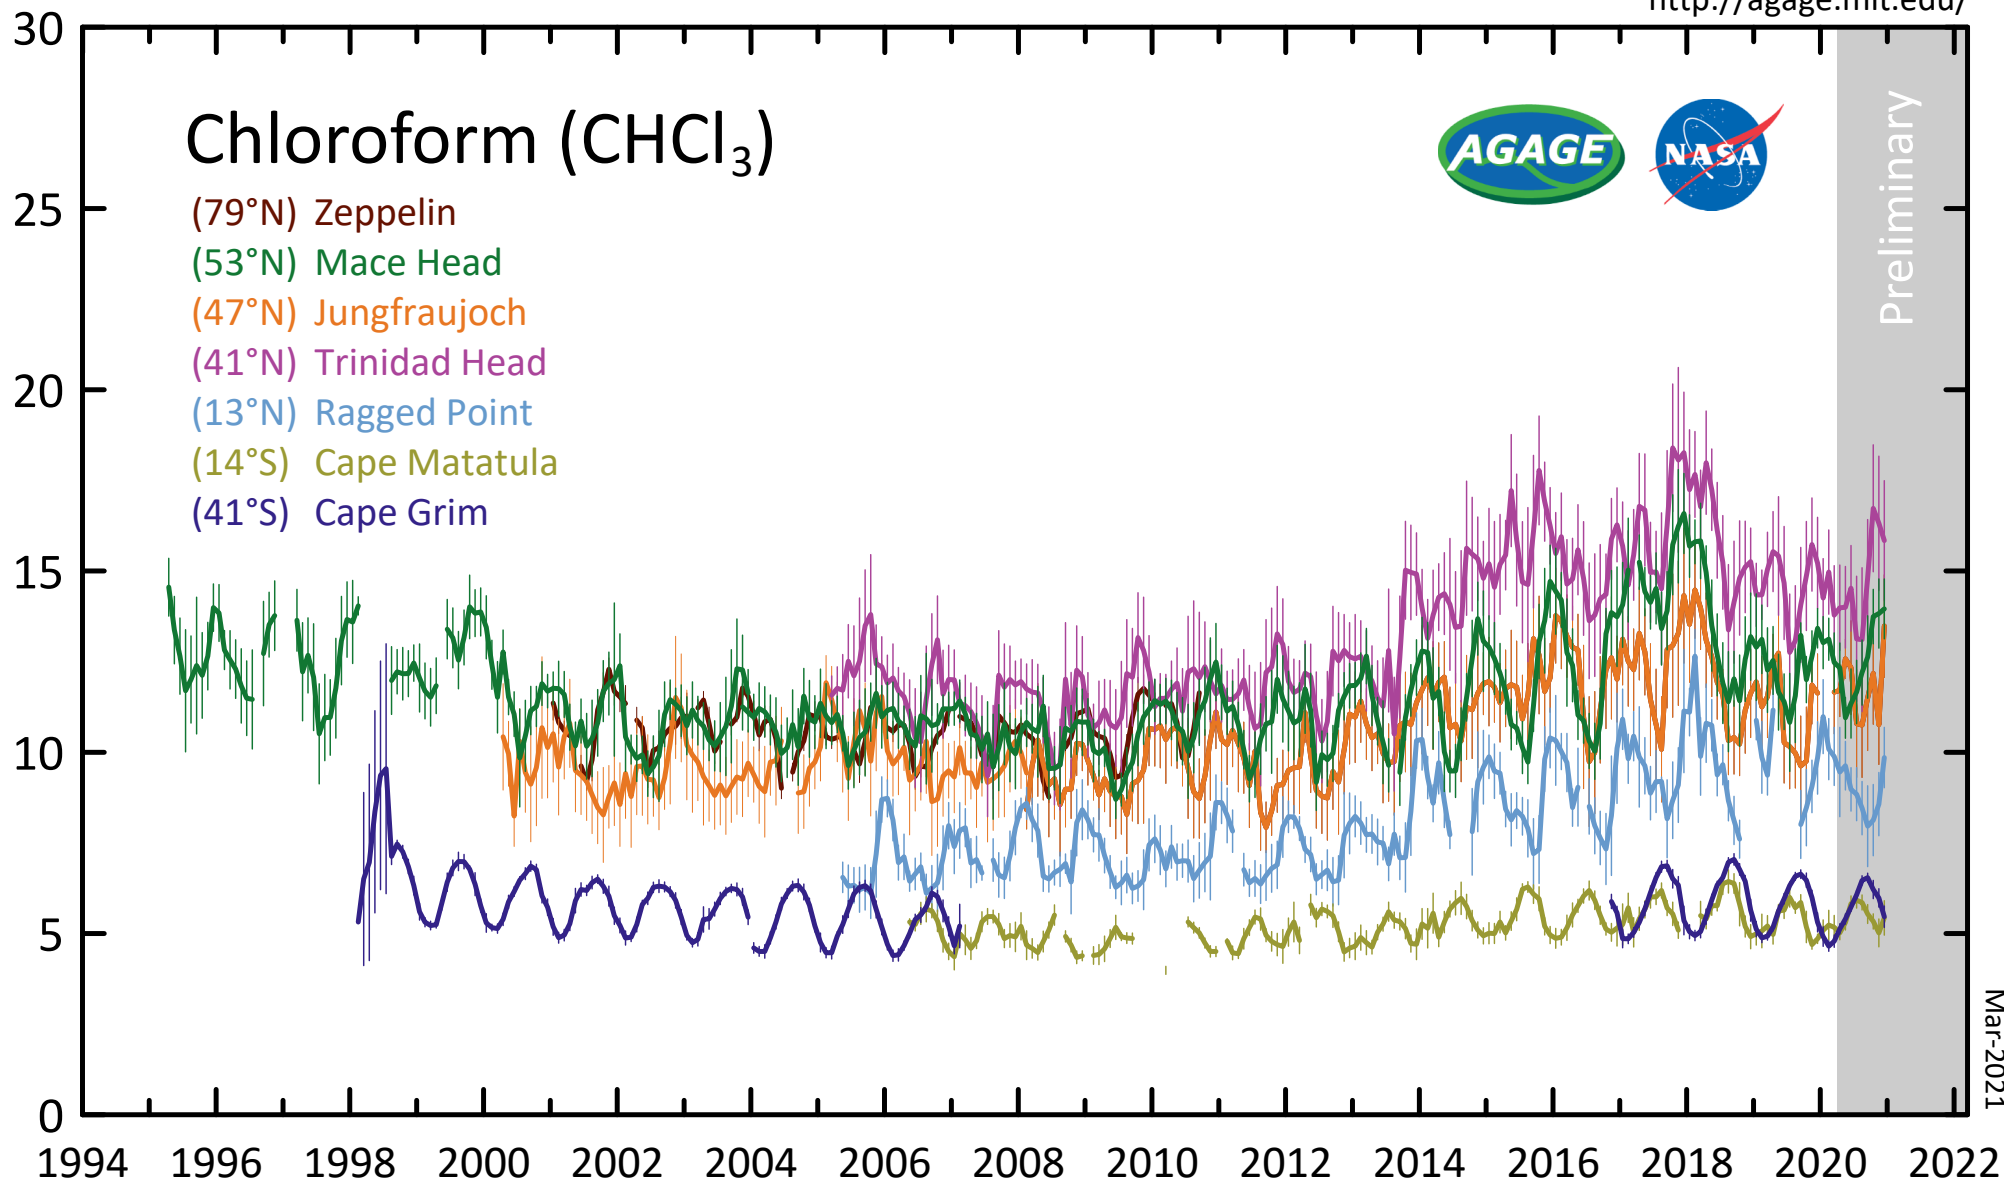

Chloroform (CHCl₃)

- (79°N) Zeppelin
- (53°N) Mace Head
- (47°N) Jungfraujoch
- (41°N) Trinidad Head
- (13°N) Ragged Point
- (14°S) Cape Matatula
- (41°S) Cape Grim

CHCl₃ mole fraction (ppt)

Mar-2021