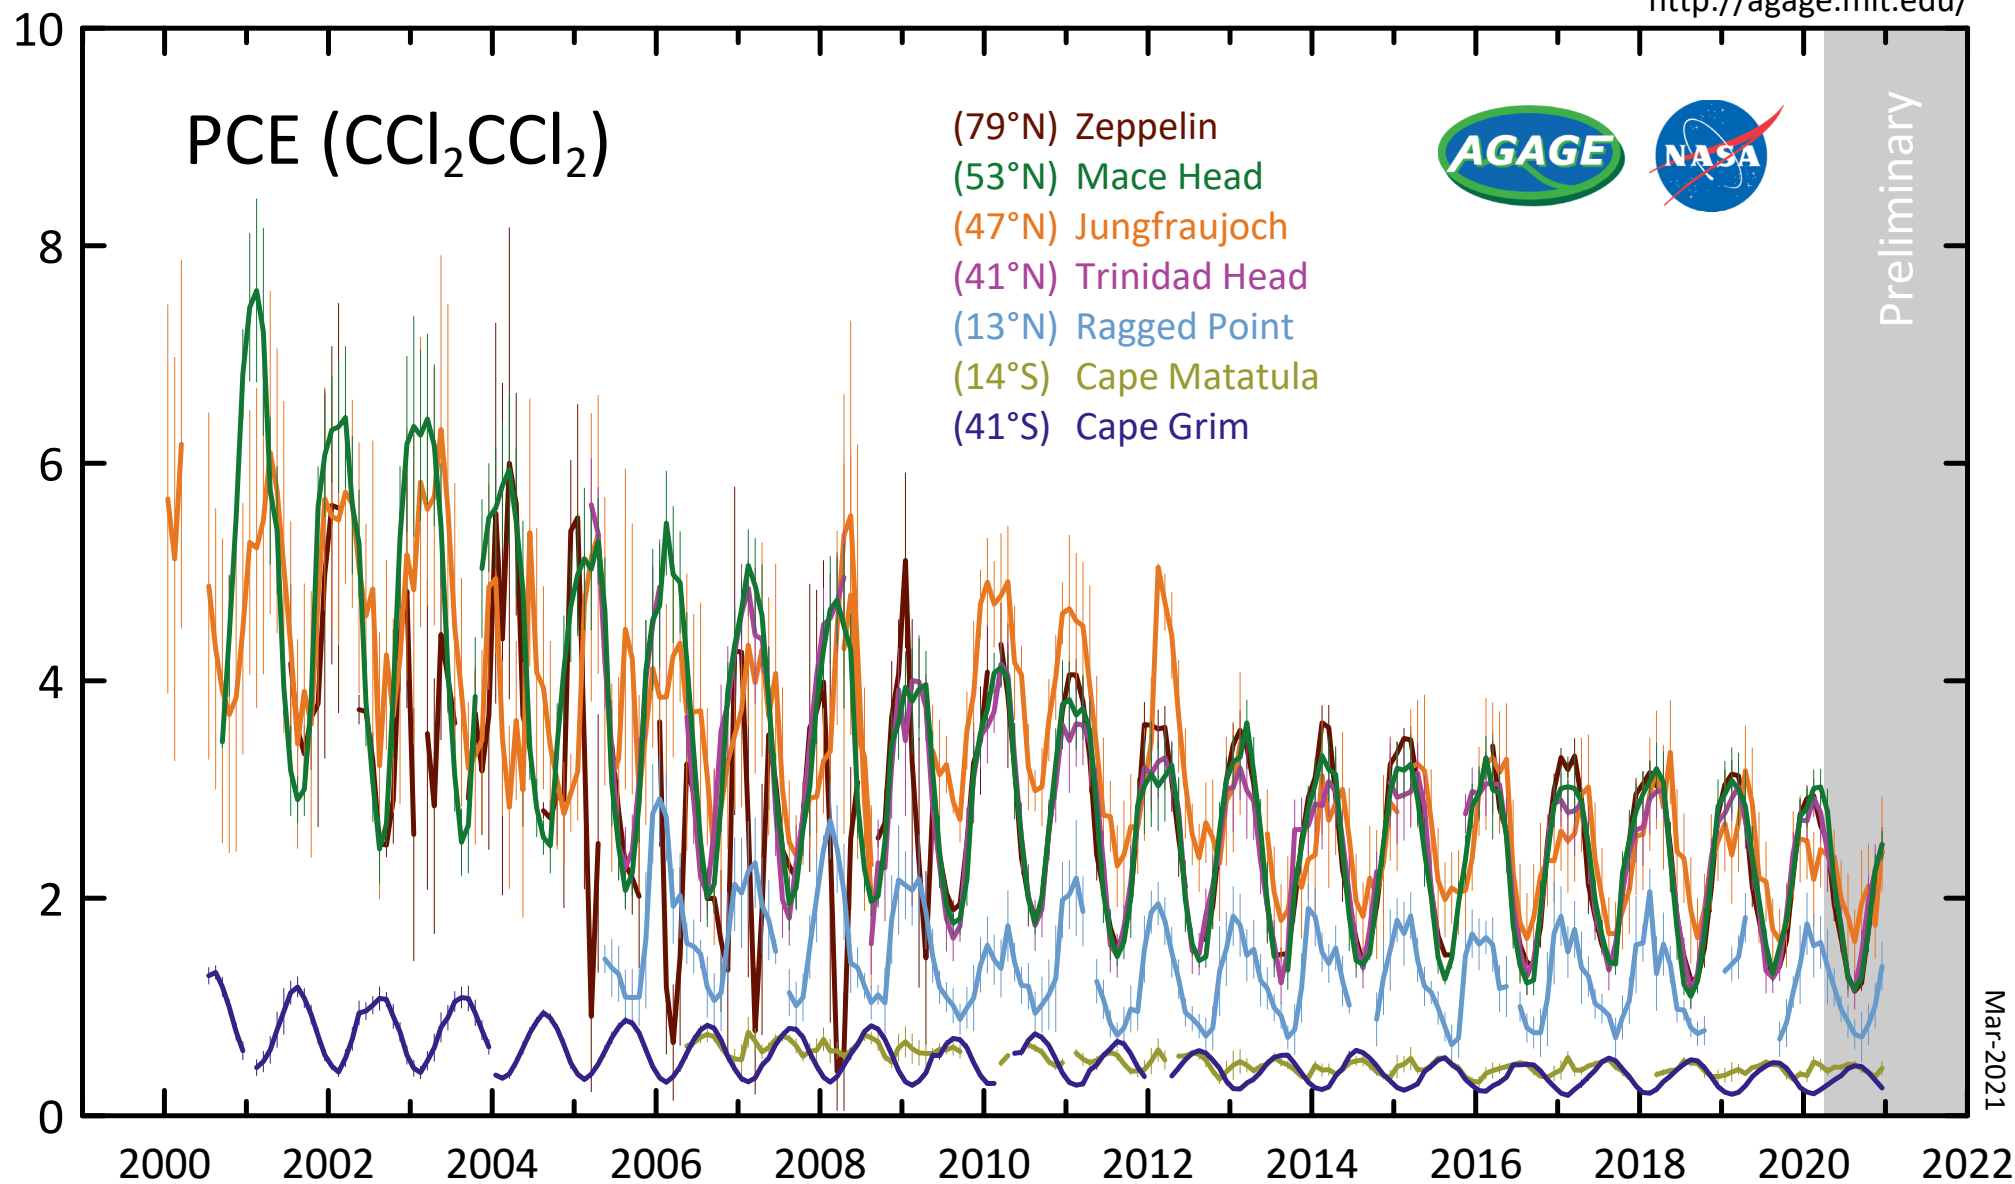

PCE (CCl₂CCl₂)

- (79°N) Zeppelin
- (53°N) Mace Head
- (47°N) Jungfraujoch
- (41°N) Trinidad Head
- (13°N) Ragged Point
- (14°S) Cape Matatula
- (41°S) Cape Grim

CCl₂CCl₂ mole fraction (ppt)

Preliminary

Mar-2021