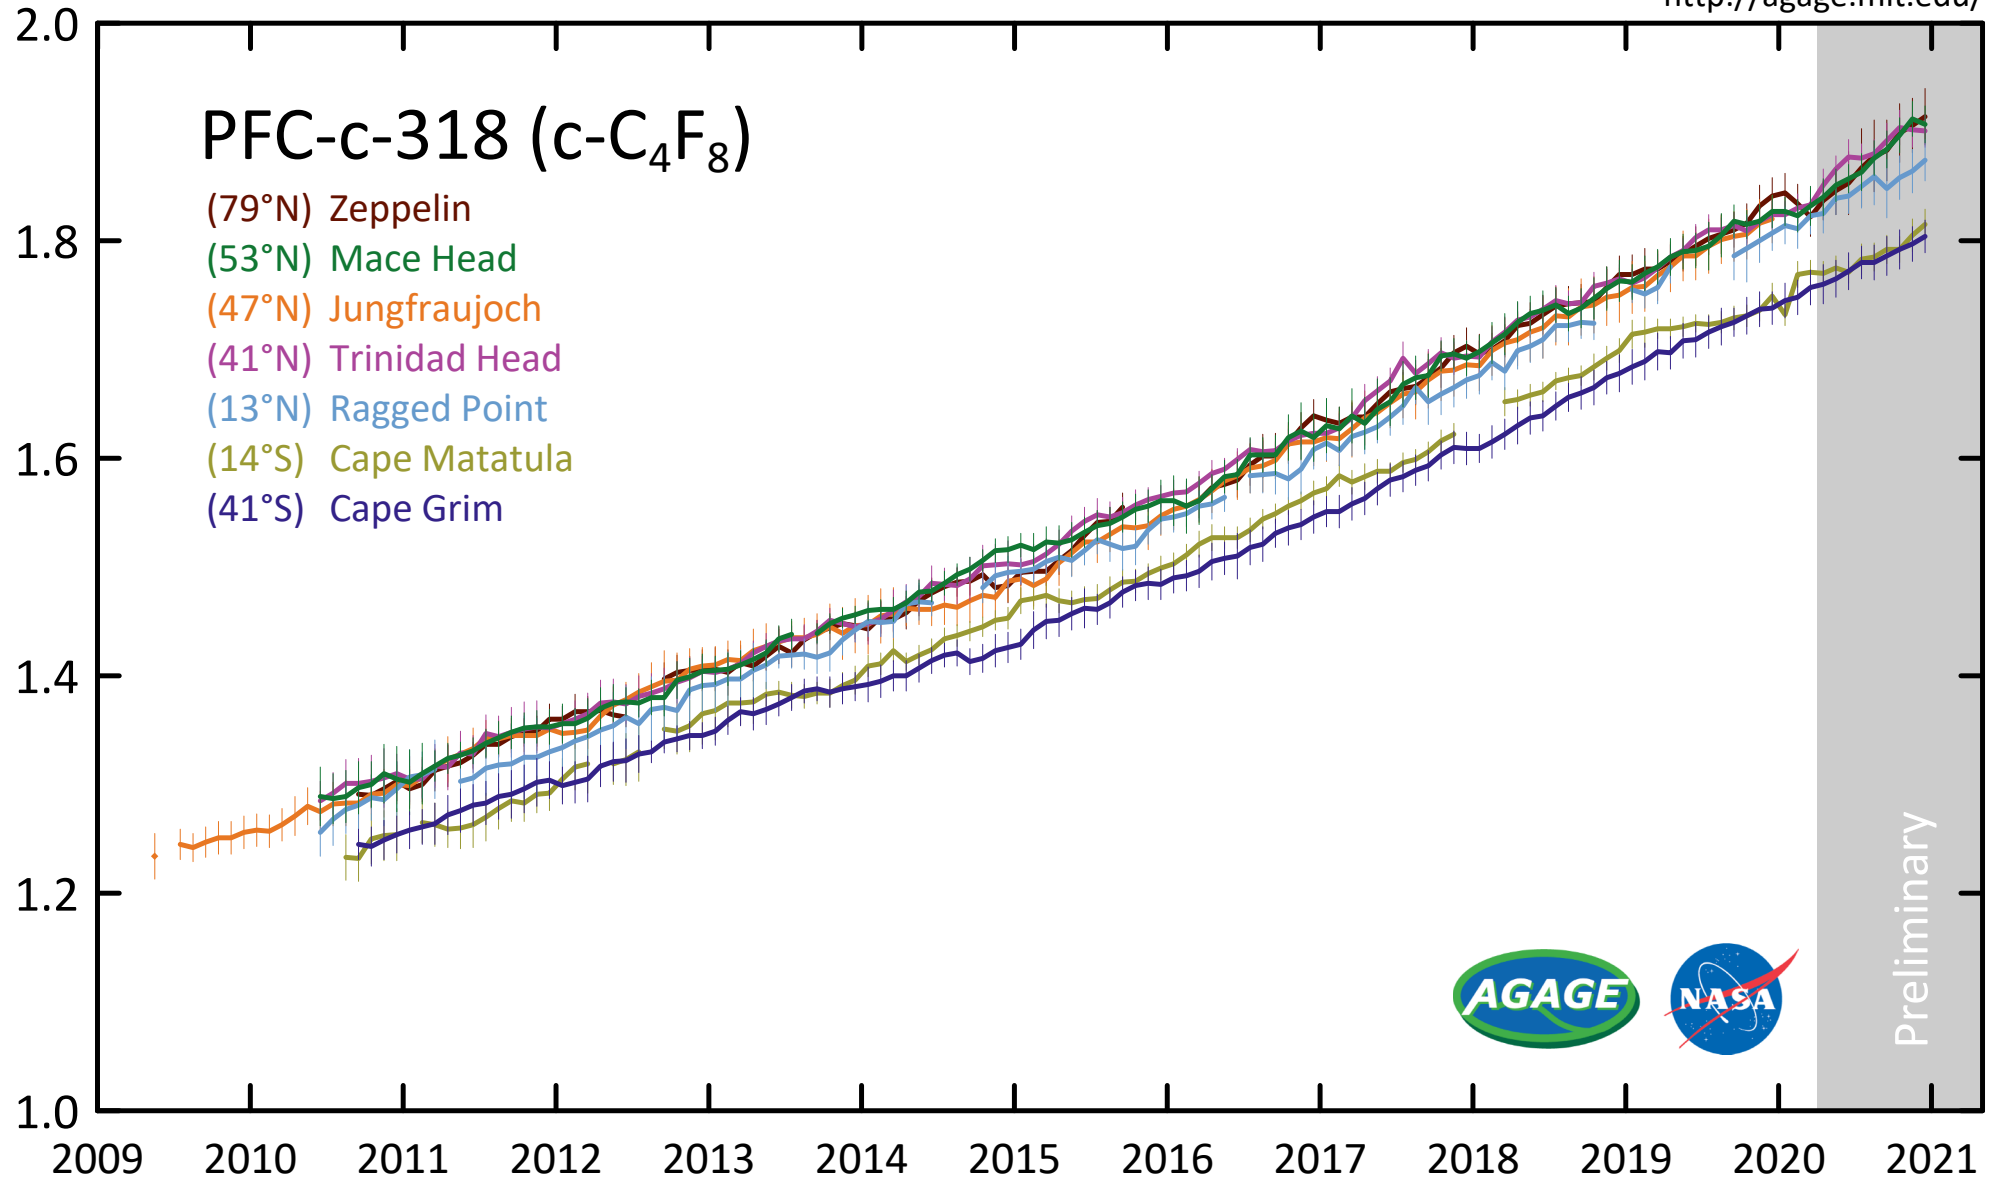

PFC-c-318 (c-C₄F₈)

- (79°N) Zeppelin
- (53°N) Mace Head
- (47°N) Jungfraujoch
- (41°N) Trinidad Head
- (13°N) Ragged Point
- (14°S) Cape Matatula
- (41°S) Cape Grim

c-C₄F₈ mole fraction (ppt)

Preliminary