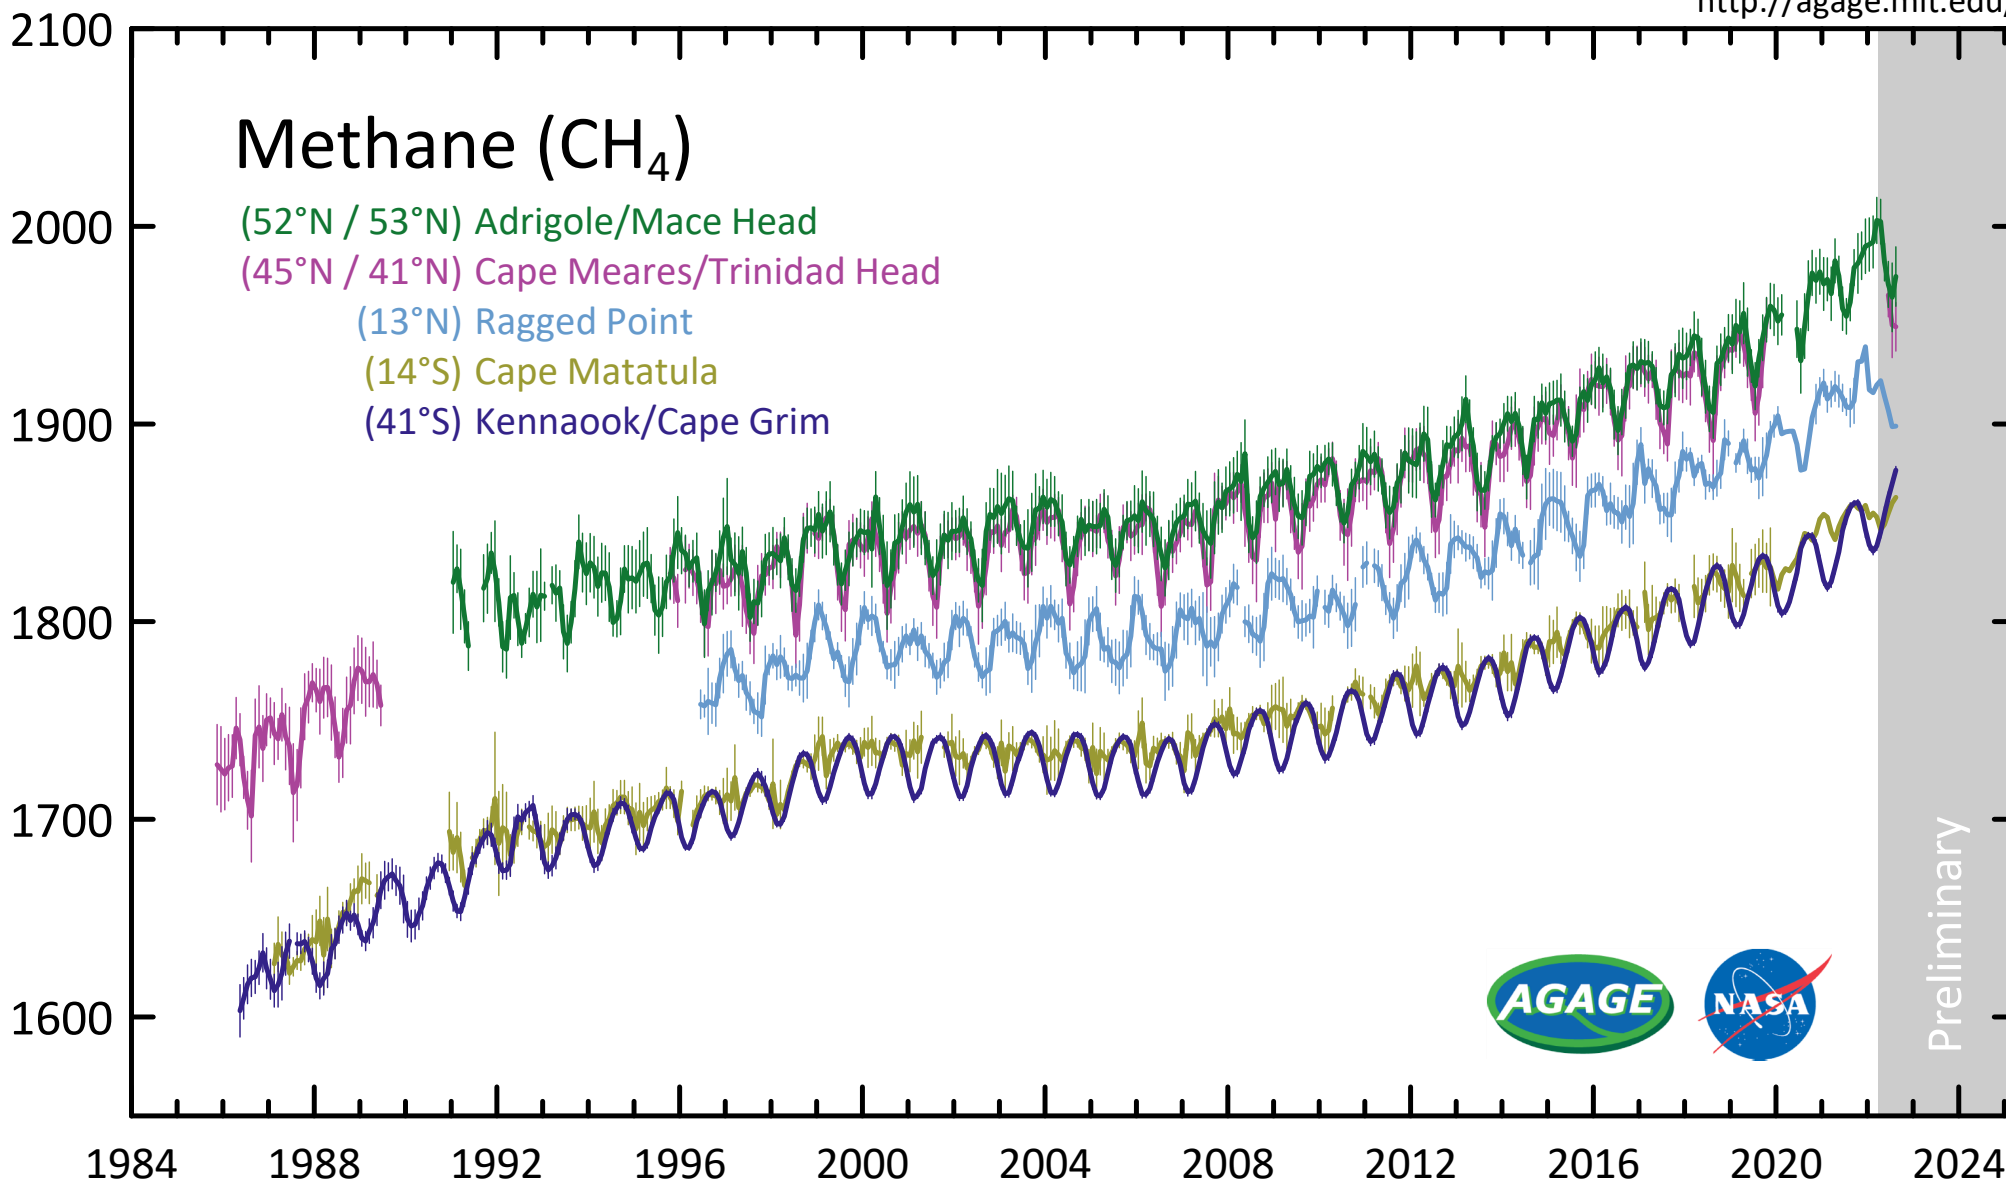

# Methane (CH<sub>4</sub>)

- (52°N / 53°N) Adrigole/Mace Head
- (45°N / 41°N) Cape Meares/Trinidad Head
- (13°N) Ragged Point
- (14°S) Cape Matatula
- (41°S) Kennaook/Cape Grim

CH<sub>4</sub> mole fraction (ppb)